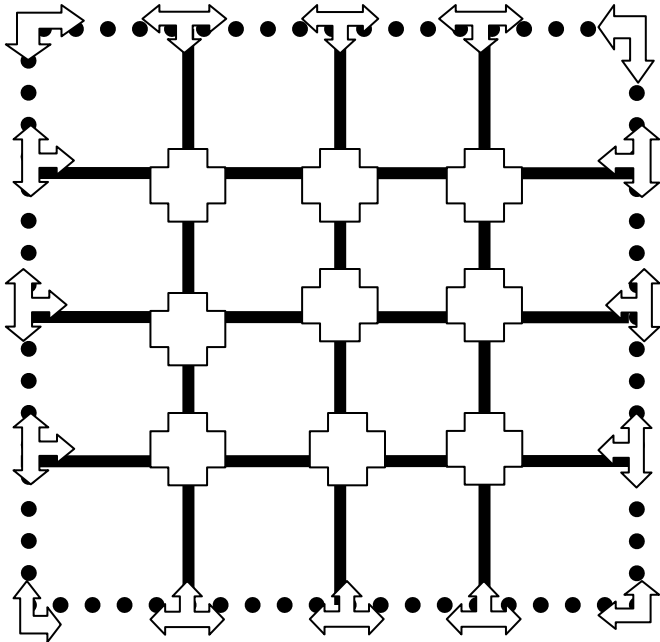

2' x 2' CEILING GRID SYSTEM

2' Wall Angle

2' Grid Cover

Wall Tee

Cross Cap

Wall Tee Modified
*for corners

*Please note: is a Wall Tee that has been modified at the job site to accommodate corners

Quantity

Discounted Case Pricing is available for the following items:
 2' wall angle, case is 252 pieces
 2' grid cover, case is 252 pieces
 Cross cap, case is 50 pieces
 Wall tee, case is 50 pieces