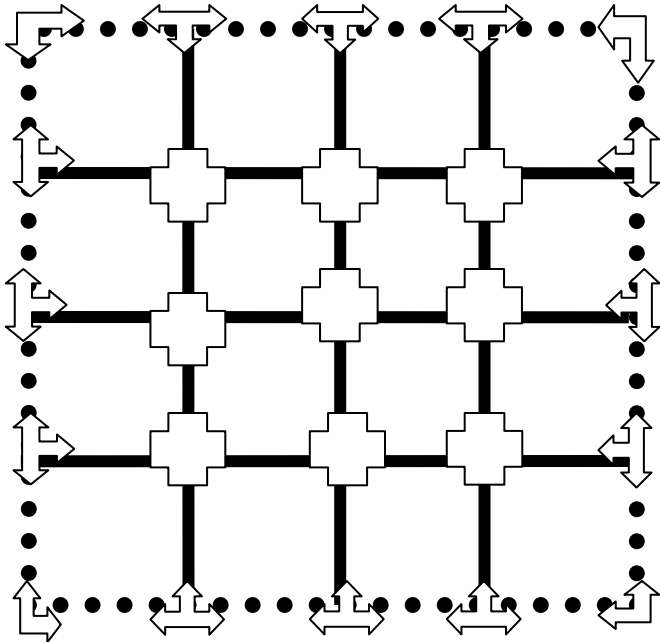

2' x 2' CEILING GRID SYSTEM

2' Wall Angle

2' Grid Cover

Wall Tee

Cross Cap

Wall Tee Modified
*for corners

*Please note:

is a Wall Tee that has been modified at the job site to accommodate corners

Quantity

Discounted Case Pricing is available for the following items:
 2' wall angle, case is 252 pieces
 2' grid cover, case is 252 pieces
 Cross cap, case is 50 pieces
 Wall tee, case is 50 pieces